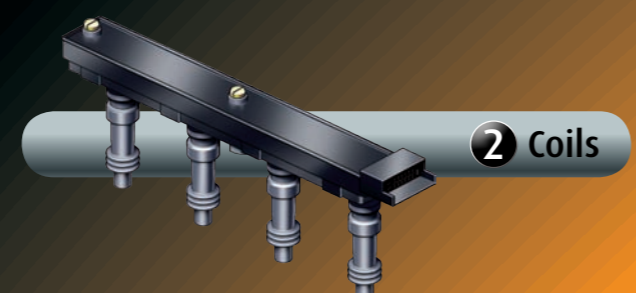

# The engine management systems by Valeo

1 Injectors

2 Coils

3 Engine control unit\*

\*Only for the Original Equipment

4 Fuel pump

5 EGR valve

6 Spark plugs

The Valeo Original Equipment quality product offer consists of 12 references (8 petrol injectors + 4 gas injectors).

The offer covers more than 70% of the PSA car parc, including Citroën C2/C3/C4 and Peugeot 106/206/307/607/1007...