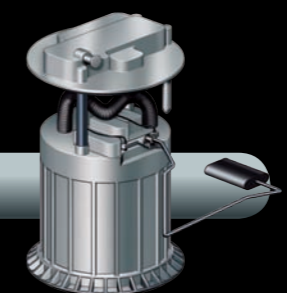

# The engine management systems by Valeo

1 Injectors

2 Coils

3 Engine control unit\*

\*Only for the Original Equipment

4 Fuel pump

5 EGR valve

6 Spark plugs

The Valeo Original Equipment quality product offer consists of 12 references (8 petrol injectors + 4 gas injectors).

The offer covers more than 70% of the PSA car parc, including Citroën C2/C3/C4 and Peugeot 106/206/307/607/1007...